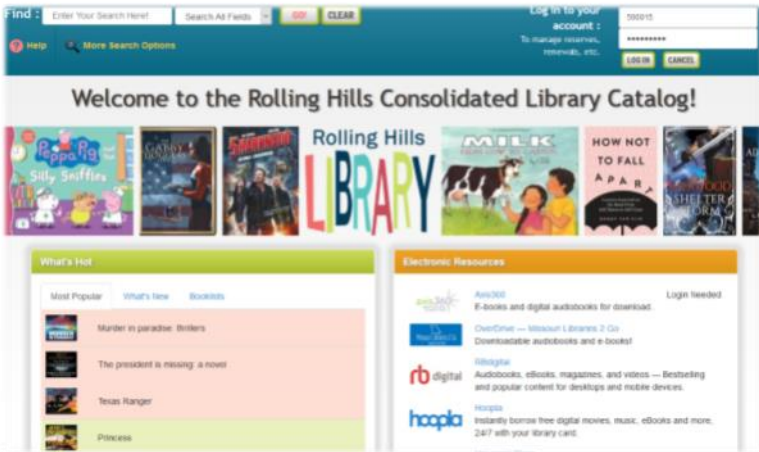

Online Catalog

Search our online catalog and log into your account to renew items, place titles on hold, update your contact information, or change your password. <https://rollinghills.biblionix.com/catalog/>

All library account numbers have 14 digits. Your default PIN/ password is your 7-digit phone number (10-digit if not 816 area code) with no dashes or spaces, unless you have set a custom password OR your school has uploaded a student roster for access.